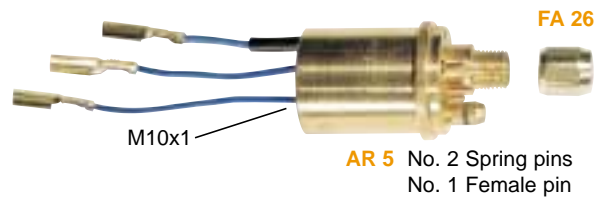

EURO central adaptors
Attacchi centralizzati EURO
EURO Zentralanschluß
Adaptateurs centraux EURO

EURO

EURO water cooled

EURO-SAF

EURO-SAF water cooled

EURO-TW

Fixed pins	26	BX 249
	21	BX 270
Spring pins	30	BX 700
	19	BX 702
Female pin	26	BX 223

EURO-TW-SAF

ADAPTORS

EURO central adaptors
Attacchi centralizzati EURO
EURO Zentralanschluß
Adaptateurs centraux EURO

ADAPTORS

trafimet[®]
your welding partner

The parts advertised for sale are not genuine parts, but are parts made for and by TRAFIMET. References to manufacturer equipment, and/or trade names or trade-marks, are for identification and convenience only.

trafimet[®]
your welding partner

Mini Euro **PATENTED**

NEW

- Reduced dimensions
- Brass body which ensures excellent electrical contact as per the standard adaptor
- Ingombro ridotto
- Corpo in ottone che garantisce un ottimo contatto elettrico come l'attacco standard
- Kleine Einbaumaße
- MS-Körper hat gleich gute elektrische Leitwerte wie der Standardanschluß
- Encombrement réduit
- Corp en laiton qui garantie un contact electric aussi optimum que le connecteur standard

Part. No.	A	B	C	D	E	F
AM 34	46	32	M12x1	Ø 16	-	-
AM 35	15	100	M12x1	Ø 15	-	-
AM 38	39	36	M12x1.75	Ø 16	14	Ø 12
AM 65	35.5	55	M10x1	Ø 14	-	-
AM 53	27	36	M12x1.75	Ø 16	14	Ø 12

AT4

AM 3109	Capillary tube
AM 6102	Mini Euro body
BW 230	Plastic housing
EA 72	Nut M12x1.75
QB 20	Gas hose 5x8