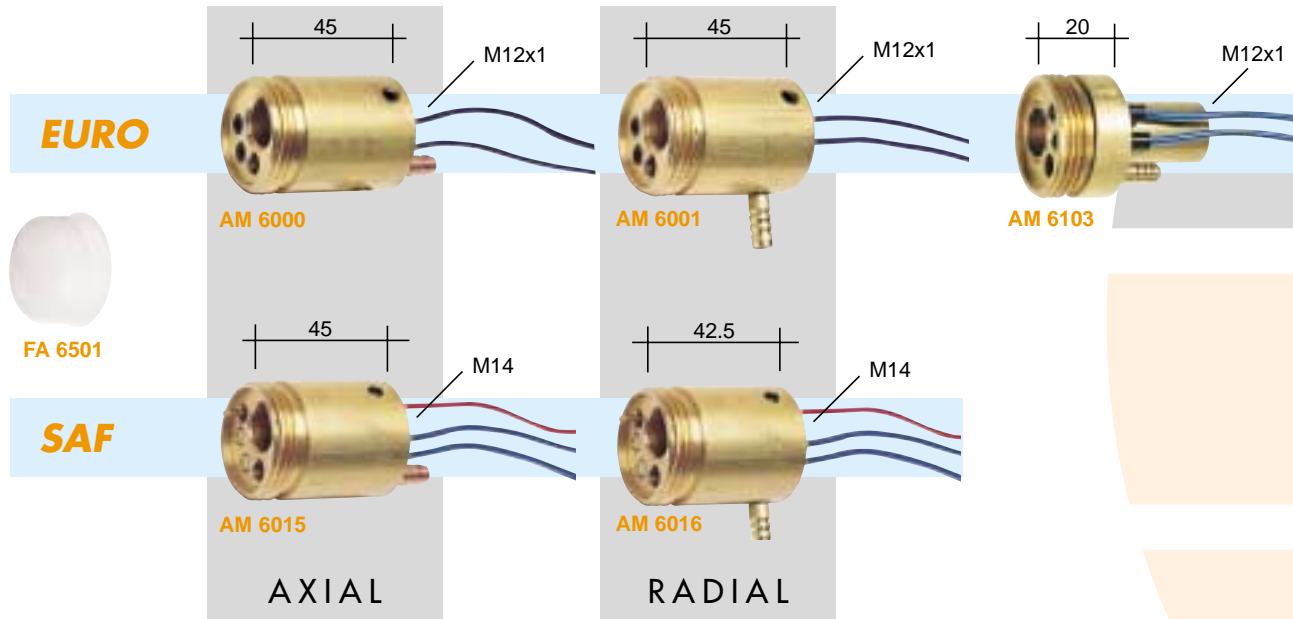

EURO central adaptors
Attacchi centralizzati EURO
EURO Zentralanschluß
Adaptateurs centraux EURO

EURO

EURO water cooled

EURO-SAF

EURO-SAF water cooled

EURO-TW

Fixed pins	26	BX 249
	21	BX 270
Spring pins	30	BX 700
	19	BX 702
Female pin	26	BX 223

EURO-TW-SAF

ADAPTORS

EURO central adaptors
Attacchi centralizzati EURO
EURO Zentralanschluß
Adaptateurs centraux EURO

ADAPTORS

trafimet[®]
your welding partner

The parts advertised for sale are not genuine parts, but are parts made for and by TRAFIMET. References to manufacturer equipment, and/or trade names or trade-marks, are for identification and convenience only.

trafimet[®]
your welding partner

Mini Euro **PATENTED**

NEW

- Reduced dimensions
- Brass body which ensures excellent electrical contact as per the standard adaptor
- Ingombro ridotto
- Corpo in ottone che garantisce un ottimo contatto elettrico come l'attacco standard
- Kleine Einbaumaße
- MS-Körper hat gleich gute elektrische Leitwerte wie der Standardanschluß
- Encombrement réduit
- Corp en laiton qui garantie un contact electric aussi optimum que le connecteur standard

Part. No.	A	B	C	D	E	F
AM 34	46	32	M12x1	Ø 16	-	-
AM 35	15	100	M12x1	Ø 15	-	-
AM 38	39	36	M12x1.75	Ø 16	14	Ø 12
AM 65	35.5	55	M10x1	Ø 14	-	-
AM 53	27	36	M12x1.75	Ø 16	14	Ø 12

AT4

AM 3109	Capillary tube
AM 6102	Mini Euro body
BW 230	Plastic housing
EA 72	Nut M12x1.75
QB 20	Gas hose 5x8