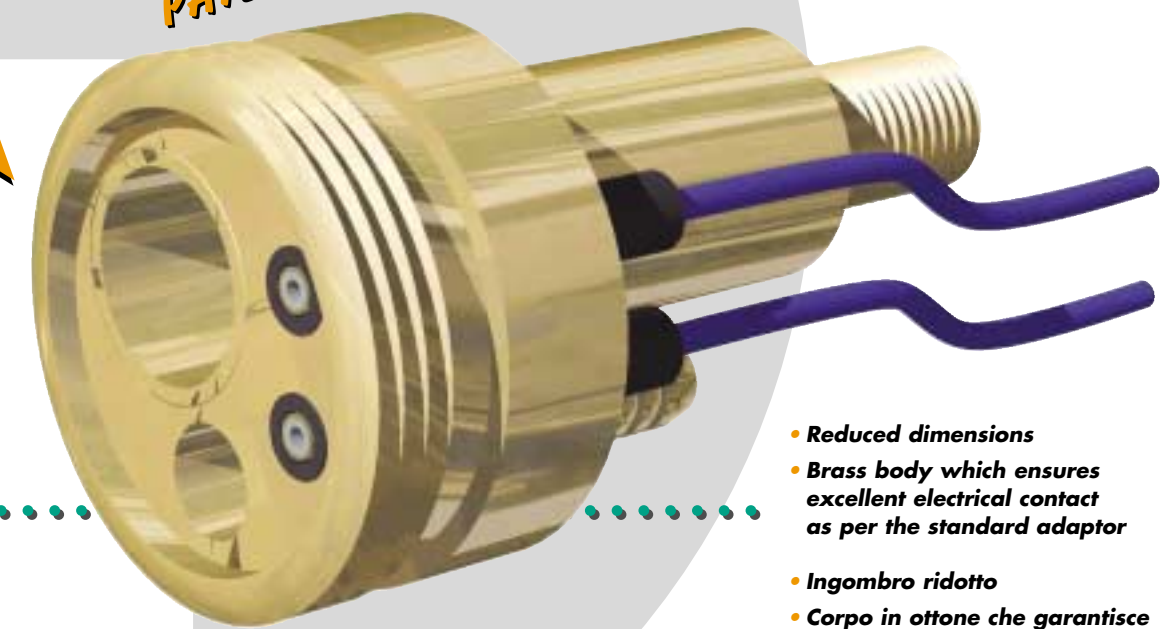

EURO central adaptors
Attacchi centralizzati EURO
EURO Zentralanschluß
Adaptateurs centraux EURO

EURO

EURO water cooled

EURO-SAF

EURO-SAF water cooled

EURO-TW

Fixed pins	26	BX 249
	21	BX 270
Spring pins	30	BX 700
	19	BX 702
Female pin	26	BX 223

EURO-TW-SAF

ADAPTORS

EURO central adaptors
Attacchi centralizzati EURO
EURO Zentralanschluß
Adaptateurs centraux EURO

ADAPTORS

trafimet[®]
your welding partner

The parts advertised for sale are not genuine parts, but are parts made for and by TRAFIMET. References to manufacturer equipment, and/or trade names or trade-marks, are for identification and convenience only.

trafimet[®]
your welding partner

Mini Euro **PATENTED**

NEW

- Reduced dimensions
- Brass body which ensures excellent electrical contact as per the standard adaptor
- Ingombro ridotto
- Corpo in ottone che garantisce un ottimo contatto elettrico come l'attacco standard
- Kleine Einbaumaße
- MS-Körper hat gleich gute elektrische Leitwerte wie der Standardanschluß
- Encombrement réduit
- Corp en laiton qui garantie un contact electric aussi optimum que le connecteur standard

Part. No.	A	B	C	D	E	F
AM 34	46	32	M12x1	Ø 16	-	-
AM 35	15	100	M12x1	Ø 15	-	-
AM 38	39	36	M12x1.75	Ø 16	14	Ø 12
AM 65	35.5	55	M10x1	Ø 14	-	-
AM 53	27	36	M12x1.75	Ø 16	14	Ø 12

AT4

AM 3109	Capillary tube
AM 6102	Mini Euro body
BW 230	Plastic housing
EA 72	Nut M12x1.75
QB 20	Gas hose 5x8