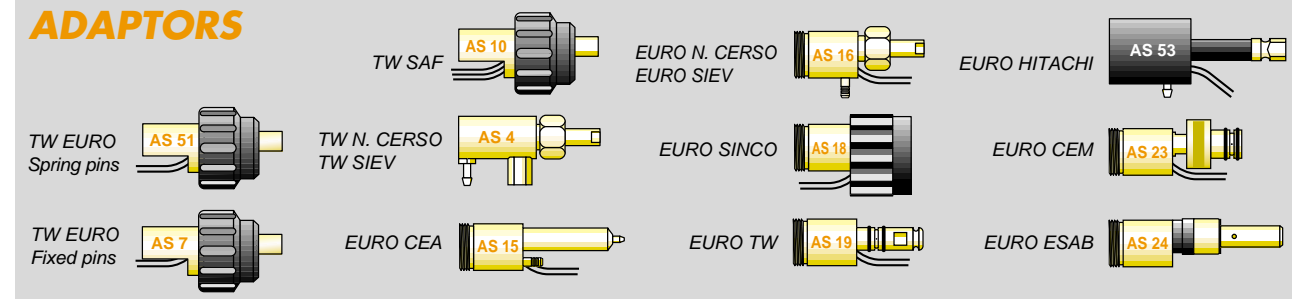

EURO central adaptors
Attacchi centralizzati EURO
EURO Zentralanschluß
Adaptateurs centraux EURO

EURO

EURO water cooled

EURO-SAF

EURO-SAF water cooled

EURO-TW

Fixed pins	26	BX 249
	21	BX 270
Spring pins	30	BX 700
	19	BX 702
Female pin	26	BX 223

EURO-TW-SAF

ADAPTORS

EURO central adaptors
Attacchi centralizzati EURO
EURO Zentralanschluß
Adaptateurs centraux EURO

ADAPTORS

trafimet[®]
your welding partner

The parts advertised for sale are not genuine parts, but are parts made for and by TRAFIMET. References to manufacturer equipment, and/or trade names or trade-marks, are for identification and convenience only.

trafimet[®]
your welding partner

Mini Euro **PATENTED**

NEW

- Reduced dimensions
- Brass body which ensures excellent electrical contact as per the standard adaptor
- Ingombro ridotto
- Corpo in ottone che garantisce un ottimo contatto elettrico come l'attacco standard
- Kleine Einbaumaße
- MS-Körper hat gleich gute elektrische Leitwerte wie der Standardanschluß
- Encombrement réduit
- Corp en laiton qui garantie un contact electric aussi optimum que le connecteur standard