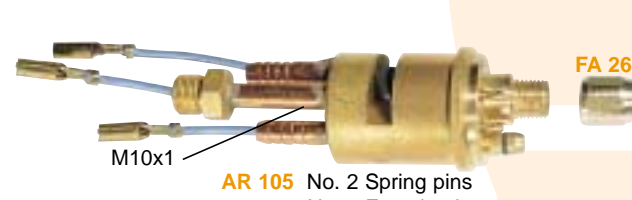

EURO central adaptors
Attacchi centralizzati EURO
EURO Zentralanschluß
Adaptateurs centraux EURO

EURO

EURO water cooled

EURO-SAF

EURO-SAF water cooled

EURO-TW

Fixed pins	26	BX 249
	21	BX 270
Spring pins	30	BX 700
	19	BX 702
Female pin	26	BX 223

EURO-TW-SAF

ADAPTORS

EURO central adaptors
Attacchi centralizzati EURO
EURO Zentralanschluß
Adaptateurs centraux EURO

ADAPTORS

trafimet[®]
your welding partner

The parts advertised for sale are not genuine parts, but are parts made for and by TRAFIMET. References to manufacturer equipment, and/or trade names or trade-marks, are for identification and convenience only.

trafimet[®]
your welding partner

Mini Euro **PATENTED**

NEW

- Reduced dimensions
- Brass body which ensures excellent electrical contact as per the standard adaptor
- Ingombro ridotto
- Corpo in ottone che garantisce un ottimo contatto elettrico come l'attacco standard
- Kleine Einbaumaße
- MS-Körper hat gleich gute elektrische Leitwerte wie der Standardanschluß
- Encombrement réduit
- Corp en laiton qui garantie un contact electric aussi optimum que le connecteur standard

Part. No.	A	B	C	D	E	F
AM 34	46	32	M12x1	Ø 16	-	-
AM 35	15	100	M12x1	Ø 15	-	-
AM 38	39	36	M12x1.75	Ø 16	14	Ø 12
AM 65	35.5	55	M10x1	Ø 14	-	-
AM 53	27	36	M12x1.75	Ø 16	14	Ø 12

AT4

AM 3109	Capillary tube
AM 6102	Mini Euro body
BW 230	Plastic housing
EA 72	Nut M12x1.75
QB 20	Gas hose 5x8