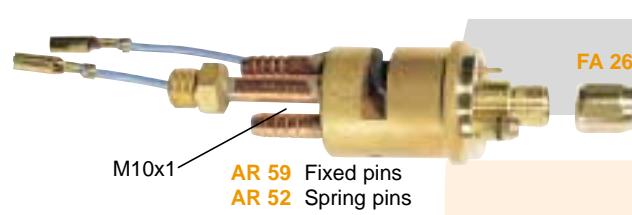

EURO central adaptors
Attacchi centralizzati EURO
EURO Zentralanschluß
Adaptateurs centraux EURO

EURO

EURO water cooled

EURO-SAF

EURO-SAF water cooled

EURO-TW

Fixed pins	26	BX 249
	21	BX 270
Spring pins	30	BX 700
	19	BX 702
Female pin	26	BX 223

EURO-TW-SAF

ADAPTORS

EURO central adaptors
Attacchi centralizzati EURO
EURO Zentralanschluß
Adaptateurs centraux EURO

ADAPTORS

trafimet[®]
your welding partner

The parts advertised for sale are not genuine parts, but are parts made for and by TRAFIMET. References to manufacturer equipment, and/or trade names or trade-marks, are for identification and convenience only.

trafimet[®]
your welding partner

Mini Euro **PATENTED**

NEW

- Reduced dimensions
- Brass body which ensures excellent electrical contact as per the standard adaptor
- Ingombro ridotto
- Corpo in ottone che garantisce un ottimo contatto elettrico come l'attacco standard
- Kleine Einbaumaße
- MS-Körper hat gleich gute elektrische Leitwerte wie der Standardanschluß
- Encombrement réduit
- Corp en laiton qui garantie un contact electric aussi optimum que le connecteur standard

Part. No.	A	B	C	D	E	F
AM 34	46	32	M12x1	Ø 16	-	-
AM 35	15	100	M12x1	Ø 15	-	-
AM 38	39	36	M12x1.75	Ø 16	14	Ø 12
AM 65	35.5	55	M10x1	Ø 14	-	-
AM 53	27	36	M12x1.75	Ø 16	14	Ø 12

AT4

AM 3109	Capillary tube
AM 6102	Mini Euro body
BW 230	Plastic housing
EA 72	Nut M12x1.75
QB 20	Gas hose 5x8